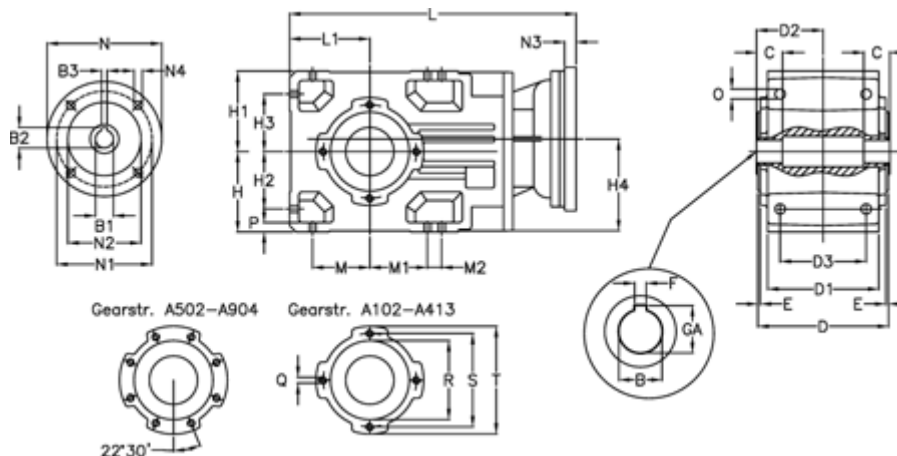

Article number: 29600200943235  
 Description: Bevel helical gearbox  
 A202UH30-9,4-P90B5

## Measures

B = 30	D3 = 90	H3 = 60.0	N1 = 165	S = 115
B1 = 24	Description = A202UH30-xx-P90 B5	H4 = 93.0	N2 = 130	T = 140
B2 = 27.3	E = 3.0	L = 325.5	N3 = 0	
B3 = 8	F = 8	L1 = 80	N4 = M10x12	
C = 22	GA = 33.3	M = 60.0	O = 9.5	
D = 136	H = 80	M1 = 60.0	P = 9	
D1 = 110	H1 = 80	M2 = 0	Q = M8x15	
D2 = 70.0	H2 = 60.0	N = 200	R = 95	